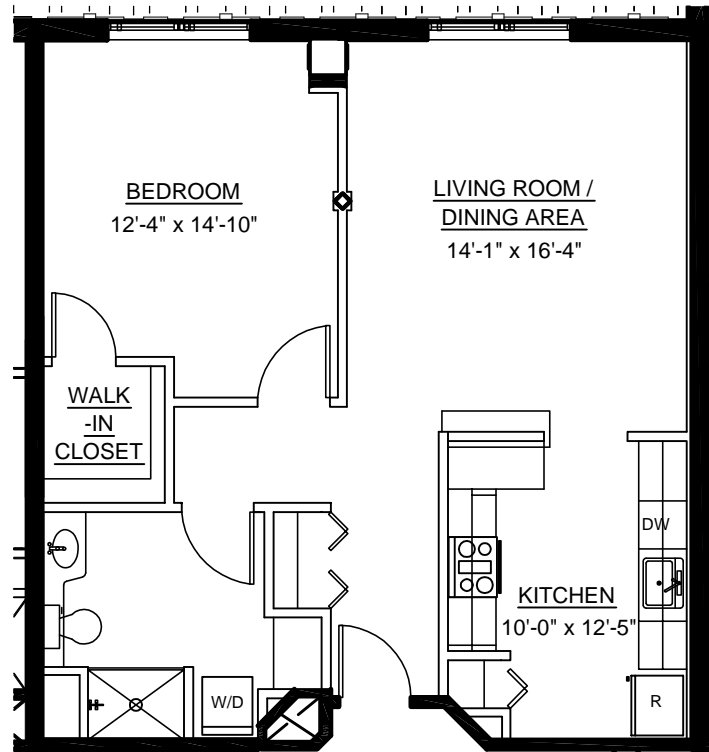

Notes:

These CAD drawings are recorded on, or can be transmitted as, electronic media. They are therefore subject to undetectable alteration or erasure, either intentional or unintentional, due to, among other causes: transmission, conversion, media degradation, software error, or human alteration. Accordingly, New Horizons shall not be held liable for any claims, losses, damages, or costs arising out of any such use of these CAD documents.

This is a typical floor plan of this unit type. All dimensions shown are approximate and subject to change.

SCALE: 1/8" = 1'-0"

March 09, 2010

UNIT 309

839 sf

New Horizons at Marlborough
A Cummings Foundation Community